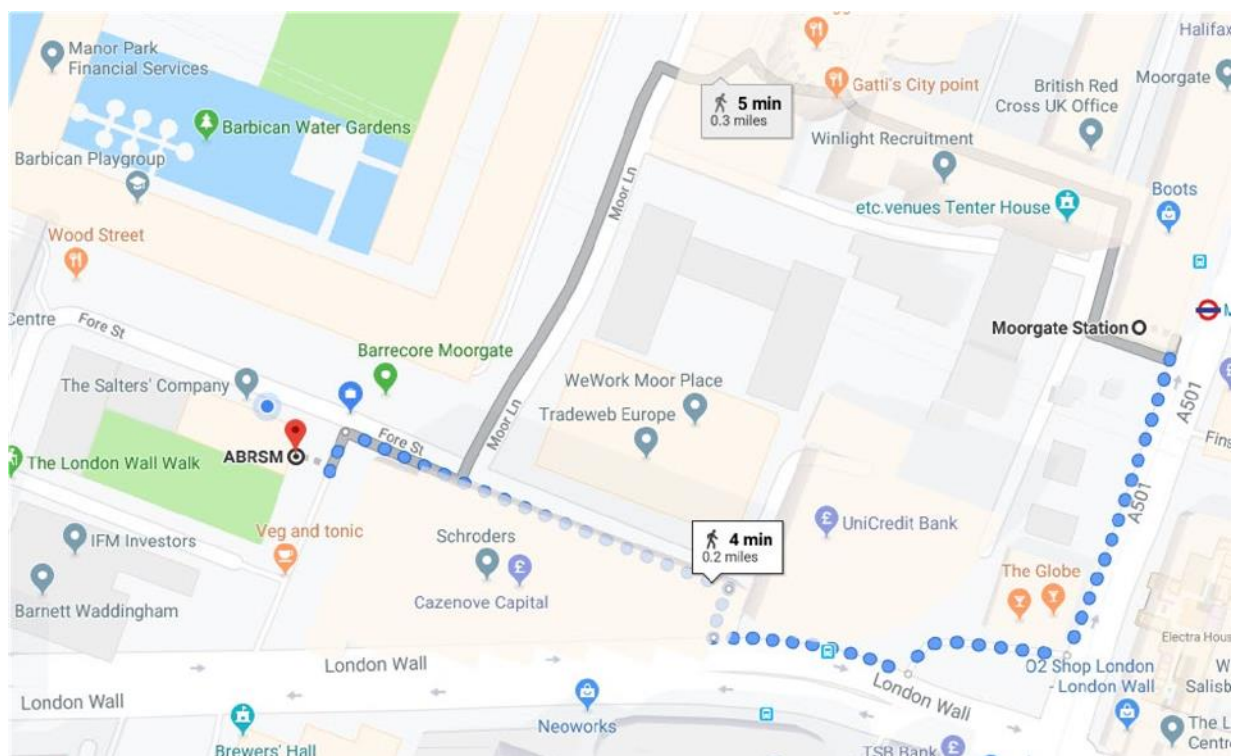

## Getting to the ABRSM office

Our official address is ABRSM, 4 London Wall Place, EC2Y 5AU.

You'll find us between London Wall and Fore Street.

### From Moorgate Station:

- Take exit named Moorgate (west side)
- Turn right out of the station exit
- Turn right onto London Wall at the junction, The Globe pub will be on your right
- Turn right onto Fore Street Avenue
- Turn Left onto Fore Street
- ABRSM is on your left

## From Liverpool Street Station:

- Take the exit onto Liverpool Street
- Turn left onto Blomfield Street
- Turn right onto London Wall
- Turn right onto Fore Street Avenue
- Turn Left onto Fore Street
- ABRSM is on your left

### From Barbican Station:

- Turn right out of Barbican station onto Aldersgate Street
- Turn left when you reach the Museum of London roundabout
- Turn left onto Wood Street
- Turn onto Fore Street
- ABRSM is on your right