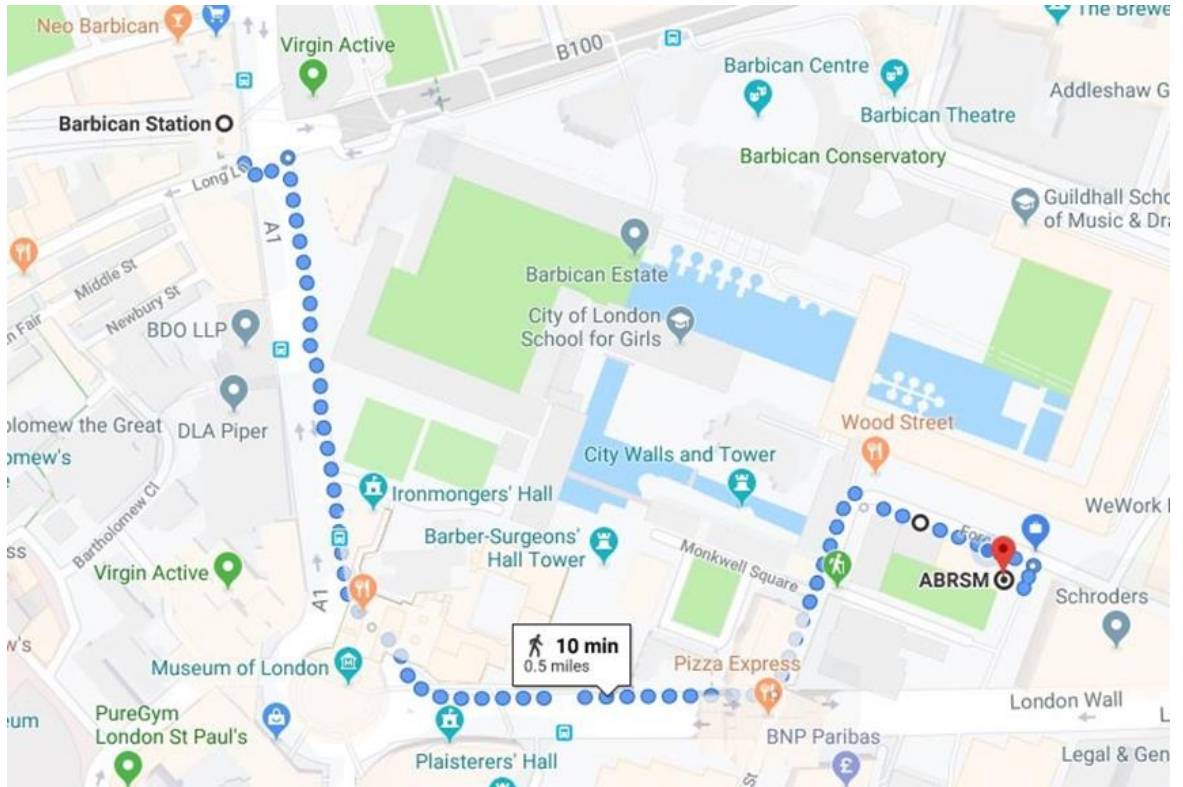

## Getting to the ABRSM office

Our official address is ABRSM, 4 London Wall Place, EC2Y 5AU.

You'll find us between London Wall and Fore Street.

### From Moorgate Station:

- Take exit named Moorgate (west side)
- Turn right out of the station exit
- Turn right onto London Wall at the junction, The Globe pub will be on your right
- Turn right onto Fore Street Avenue
- Turn Left onto Fore Street
- ABRSM is on your left

## From Liverpool Street Station:

- Take the exit onto Liverpool Street
- Turn left onto Blomfield Street
- Turn right onto London Wall
- Turn right onto Fore Street Avenue
- Turn Left onto Fore Street
- ABRSM is on your left

### From Barbican Station:

- Turn right out of Barbican station onto Aldersgate Street
- Turn left when you reach the Museum of London roundabout
- Turn left onto Wood Street
- Turn onto Fore Street
- ABRSM is on your right