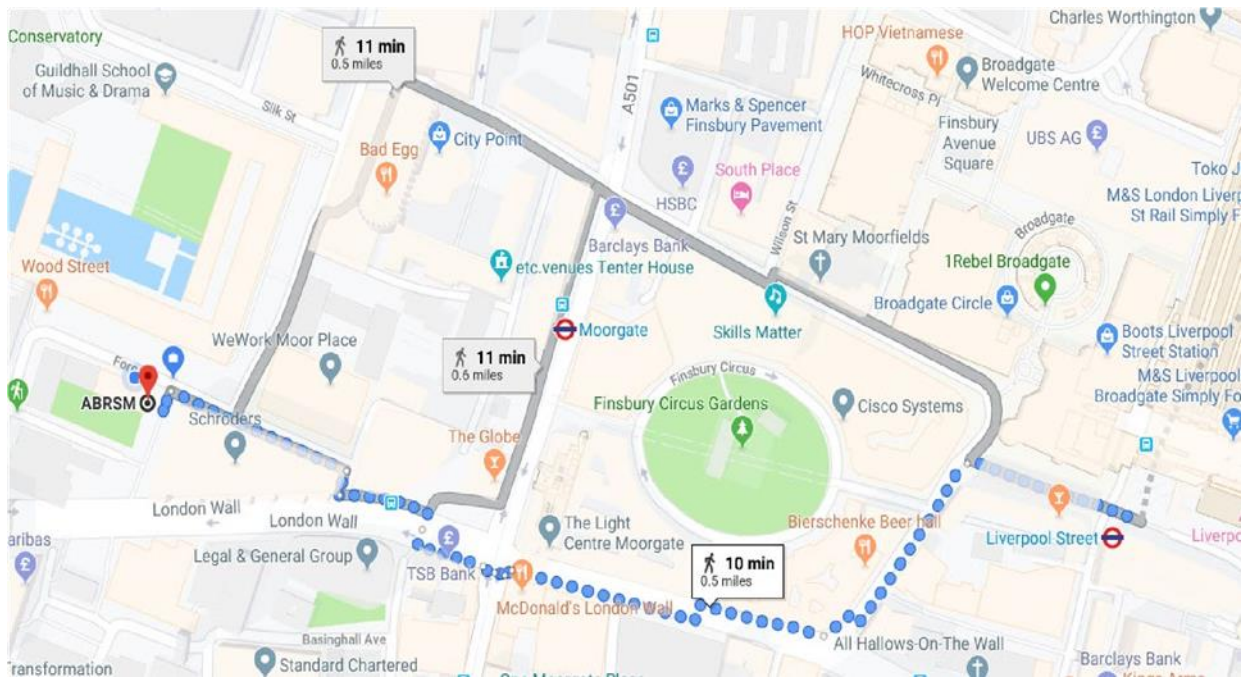

## Getting to the ABRSM office

Our official address is ABRSM, 4 London Wall Place, EC2Y 5AU.

You'll find us between London Wall and Fore Street.

### From Moorgate Station:

- Take exit named Moorgate (west side)
- Turn right out of the station exit
- Turn right onto London Wall at the junction, The Globe pub will be on your right
- Turn right onto Fore Street Avenue
- Turn Left onto Fore Street
- ABRSM is on your left

## From Liverpool Street Station:

- Take the exit onto Liverpool Street
- Turn left onto Blomfield Street
- Turn right onto London Wall
- Turn right onto Fore Street Avenue
- Turn Left onto Fore Street
- ABRSM is on your left

### From Barbican Station:

- Turn right out of Barbican station onto Aldersgate Street
- Turn left when you reach the Museum of London roundabout
- Turn left onto Wood Street
- Turn onto Fore Street
- ABRSM is on your right